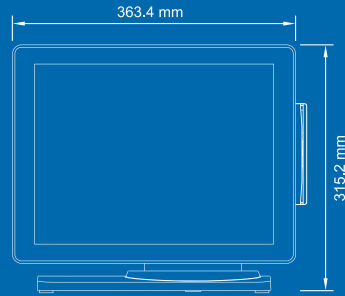

- **Stylish and rugged housing**
- **Compact design to application requirement**
- **Powerful technology**

True Flat Resistive
Touch

Slide in/out HDD
Replacement

Model Name	Z15i POS
Motherboard	d36
Processor	intel® Bay Trail J1900 2.41GHz/1M
Chipset	ICH8M
System Memory	DDR3 4G
LCD Touch Panel	
LCD Size	15" LED panel
Brightness	250nits
Resolution	1024x768
Touch Screen	Taiwanese true flat P-CAP typee
Tilt Adjustment	0°~ 90°
Rotation Adjustment	0°~90° (right to left)
Storage Device	
Hard Drive	SSD module 64GB
Flash memory	SATA pSSD flash card (option)
Expansion	
Mini PCI-E Socket	1
External I/O Ports	
USB Port	4 x USB 2.0, 1 x USB 3.0
Serial Port	3 x COM
Parallel Port	-
LAN Port	1 x LAN (RJ45), 1 x VGA, 1 x DC Jack
Cash Drawer Port	1 x RJ-11 (24V) cash drawer powered by BIOS configuration
DC Jack	1
Audio Jack	1 x Line-out, 1 x MIC-in
Power	
Power Supply	65W power adapter
Control / Indicator	
Power Button	1
Peripheral (option)	
MSR	3 Tracks MSR (PS/2)
Finger Print	1 (USB)
Second Display	8.4" / 15" Second Display without touch (option)
Certificate	
EMC & Safety	FCC Class A/ CE Mark / LVD
Environment	
Operating Temperature	5°C ~ 35°C (41°F ~ 95°F)
Storage Temperature	-20°C ~ 55°C (-4°F ~ 140°F)
Operating Humidity	20% ~ 80% RH non-condensing
Storage Humidity	20% ~ 85% RH non-condensing
Colour	Black (Or Shiny White on request)
Dimension (W x D x H)	LCD 0° tilt angle: 363.4 x 205.9 x 315.2 mm (14.3" x 8.1" x 12.4")
Weight	7kg (15.4lbs)
Mounting	100mm x 100mm VESA mounting holes for panel PC type
OS Supported	POS Ready 7, Windows® 7 Professional, Windows® 8.1 Professional, Windows 10 IoT Enterprise